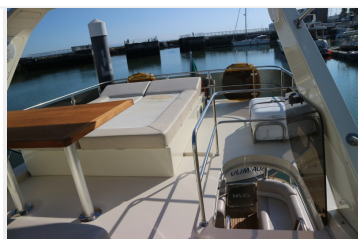

Princess 45 Fly

€ 215,000

Portugal, Lisboa

General Information

PRINCESS 450 FLY from 1988 for SALE. Equipped with Volvo Penta Engines 2 x 480 hp 74EDC from 2009. Electronic Commands with only 200 hours (October 2021) Diesel. Portuguese Flag - VAT ...

Specifications

Boat Brand	Princess	Category	Powerboat
Model	45 Fly	Flag of registry	Portugal
Year	1988	VAT	Yes

00351 282 728 034 | Ricardo: 00351 926 271 894 | info@soproyachts.com

Nucleo Gil Eanes, Loja 9 - Marina de Lagos 8600 - Lagos, Algarve, Portugal