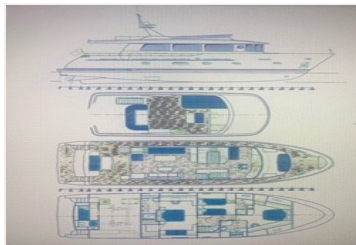

Acubens 60

€ 800,000

Portugal, Portimão

General Information

SEMI-DISPLACEMENT MOTOR YACHT on STEEL 60" FLYBRIDGE from 2006 for SALE. Equipped with CATERPILLAR 3126B - 2 X 319 Hp (235 kW) Diesel ENGI...

Specifications			
Boat Brand	Acubens	Category	Powerboat
Model	60	Flag of registry	Portugal
Year	2006	VAT	Yes

00351 282 728 034 | Ricardo: 00351 926 271 894 | info@soproyachts.com

Nucleo Gil Eanes, Loja 9 - Marina de Lagos 8600 - Lagos, Algarve, Portugal

Acubens 60

€ 800,000

Portugal, Portimão

Specifications

Measurements		Motors, Tanks & Propellers	
Length	19 Mts	Motor Make	Caterpillar
Beam	5.50 Mts	Motor Model	3126B
Max Draft	2.80 Mts	Motor Power	319 HP
Accommodation		Motor Year	2006
		Fuel Type	Diesel Lts
Total Cabins	3	Water Tank	Lts
Beds		Black Water Tank	Lts
Bathrooms	3	Propeller Type	
Capacity	10	Propeller	
Seating Capacity	10		